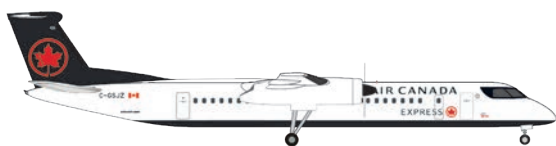

01-02 2025

538091 ↔ 6,6 cm 1:500
Air Canada Bombardier Q400 – C-GSJZ 35,95 €

01-02 2025